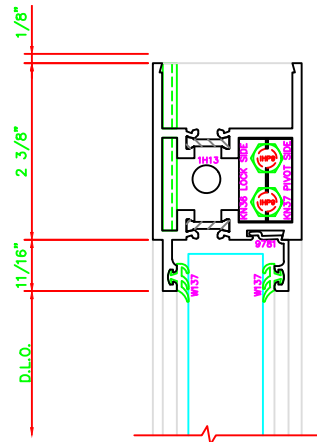

300	STILE
	S/A D202 FOR OFFSET PIVOTS

317	STILE
	S/A D202 FOR EFCO STANDARD ABH A160HD CONTINUOUS HINGE

ERASE NOTE  
BUTT HINGES CAN NOT BE USED WITH THERMASTILE DOORS

ERASE NOTE  
STANDARD CONTINUOUS HINGE AND STILE

100	TOP RAIL
	S/A D202

ERASE NOTE  
TOP RAIL FOR SURFACE CLOSERS, OR DORMA TYPE C.O.C., NOT LCN C.O.C.

200	BOTTOM RAIL
	S/A D202