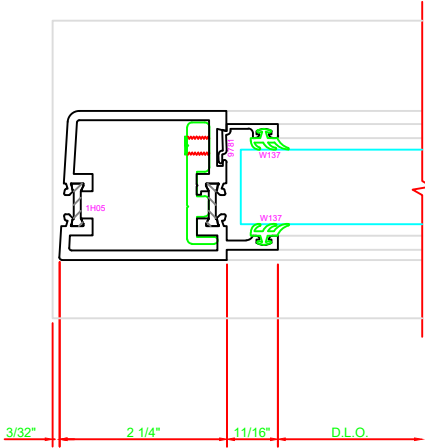

300	STILE
	S/A D202 FOR OFFSET PIVOTS

317	STILE
	S/A D202 FOR EFCO STANDARD ABH A160HD CONTINUOUS HINGE

ERASE NOTE  
BUTT HINGES CAN NOT BE USED WITH THERMASTILE DOORS

ERASE NOTE  
STANDARD CONTINUOUS HINGE AND STILE

100	TOP RAIL
	S/A D202

ERASE NOTE  
TOP RAIL FOR SURFACE CLOSERS, OR DORMA TYPE C.O.C., NOT LCN C.O.C.

200	BOTTOM RAIL
	S/A D202