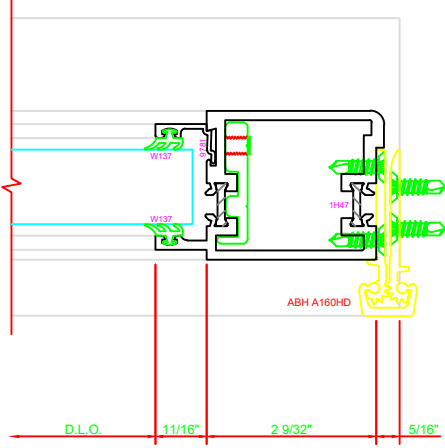

300	STILE
	S/A D202 FOR OFFSET PIVOTS

317	STILE
	S/A D202 FOR EFCO STANDARD ABH A160HD CONTINUOUS HINGE

ERASE NOTE  
BUTT HINGES CAN NOT BE USED WITH THERMASTILE DOORS

ERASE NOTE  
STANDARD CONTINUOUS HINGE AND STILE

100	TOP RAIL
	S/A D202

ERASE NOTE  
TOP RAIL FOR SURFACE CLOSERS, OR DORMA TYPE C.O.C., NOT LCN C.O.C.

200	BOTTOM RAIL
	S/A D202