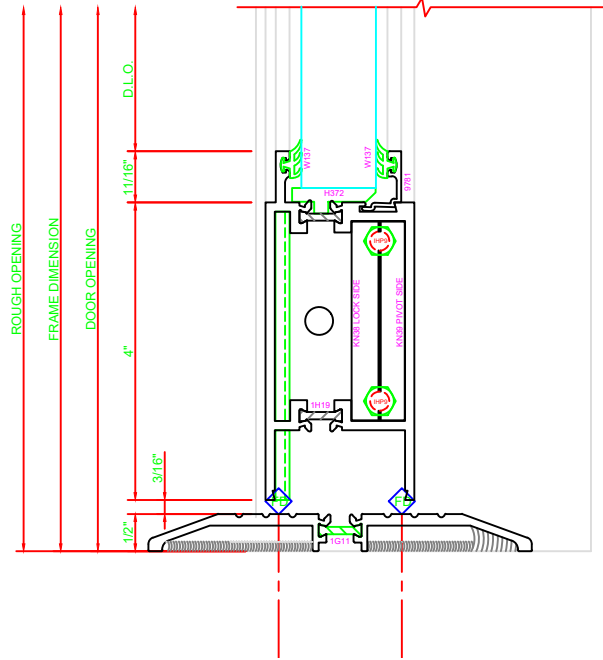

300	STILE
	S/A D202 FOR OFFSET PIVOTS

317	STILE
	S/A D202 FOR EFCO STANDARD ABH A160HD CONTINUOUS HINGE

ERASE NOTE  
BUTT HINGES CAN NOT BE USED WITH THERMASTILE DOORS

ERASE NOTE  
STANDARD CONTINUOUS HINGE AND STILE

100	TOP RAIL
	S/A D202

ERASE NOTE  
TOP RAIL FOR SURFACE CLOSERS, OR DORMA TYPE C.O.C., NOT LCN C.O.C.

200	BOTTOM RAIL
	S/A D202